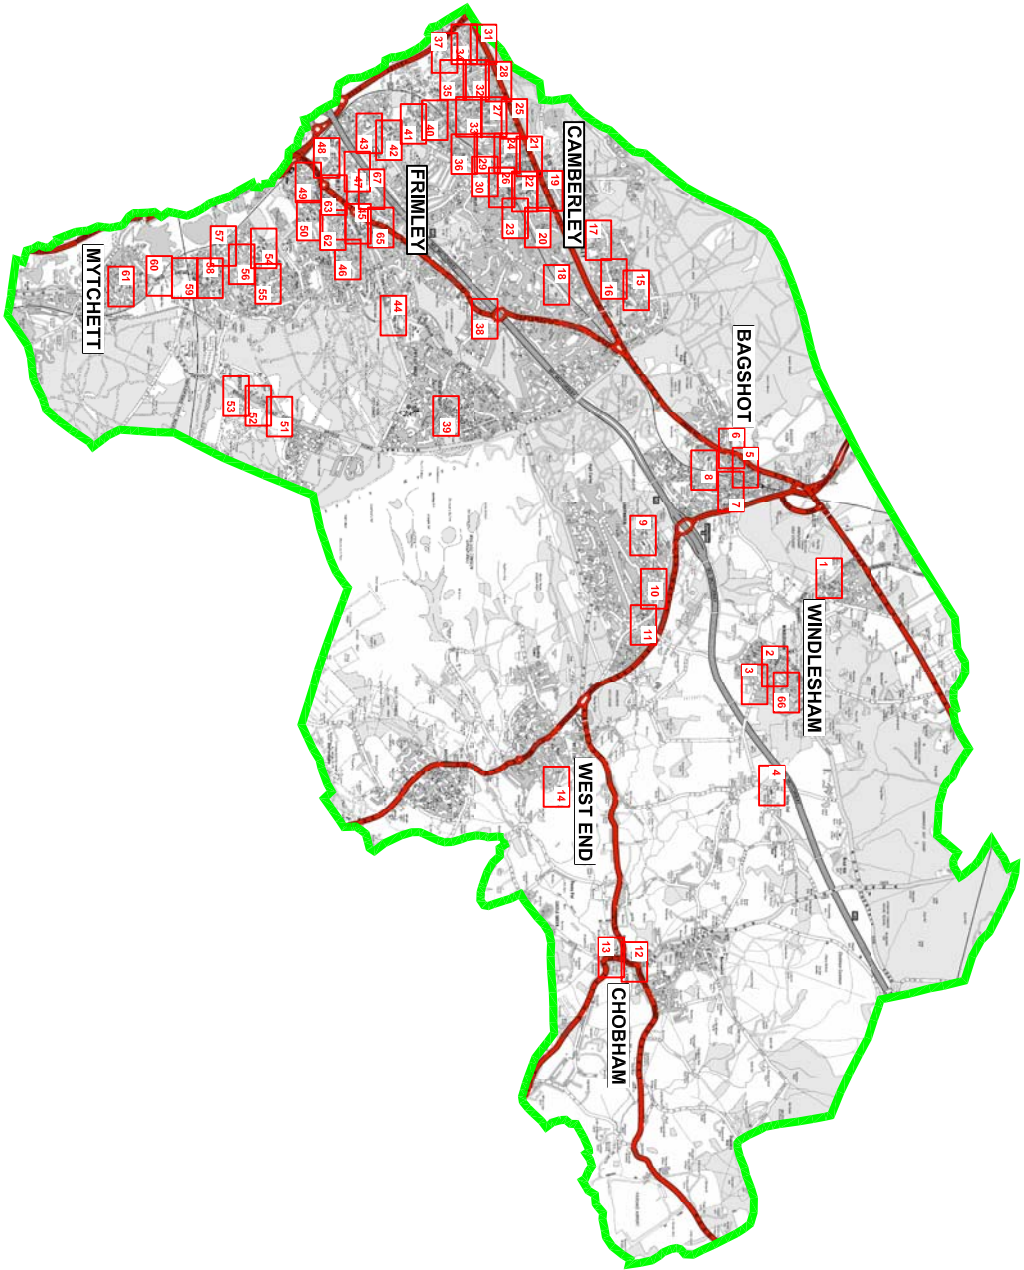

- KEY :**
- AT ANY TIME
 - 07.00 - 18.30 MONDAY-SATURDAY
 - 08.00 - 20.00 MONDAY -SATURDAY
 - 08.00 - 18.00 MONDAY-SATURDAY
 - 08.00 - 10.00 AND 16.00-18.00 MONDAY-SATURDAY
 - 09.30 - 16.30 MONDAY-SATURDAY
 - 11.00 - 14.00 MONDAY-FRIDAY
 - 12.00 - 22.00 EVERY DAY
 - 09.30 - 16.30 MONDAY TO FRIDAY
 - SCHOOL KEEP-CLEAR
 - 08.30 - 18.30 MONDAY-SATURDAY 30mins NO RETURN 1hr
 - 08.00 - 18.00 MONDAY-SATURDAY 2hrs ONLY NO RETURN 2hrs
 - 08.00 - 18.00 MONDAY-SATURDAY 20mins NO RETURN 1hr
 - FREE UNLIMITED PARKING PLACE
 - 08.00 - 18.00 MONDAY-SATURDAY 1hr ONLY NO RETURN 1hr
 - 08.00 - 18.00 MONDAY-SATURDAY 1hr ONLY NO RETURN 2hrs
 - 10.00 - 16.00 MONDAY-SATURDAY 1hr ONLY NO RETURN 1hr
 - 08.00 - 18.00 MONDAY-SATURDAY (30 mins no return 2hrs)
 - PERMIT HOLDERS ONLY
 - DISABLED PARKING - 3 hrs NO RETURN 1hr
 - NO LOADING AT ANY TIME
 - NO LOADING 0800-0930 1630-1830 MONDAY-FRIDAY
 - CPZ BOUNDARY

0	50	100	150	200									
Notes	Rev/ Description	Drawn	Shp	Date	Chkd	Shp	Date	Appr	Shp	Date	North	Project	Contract
											N	SURREY HEATH DPE	32825 YH
												WAITING RESTRICTIONS KEY	3282/1300
												SURREY COUNTY COUNCIL	COMMITTEE